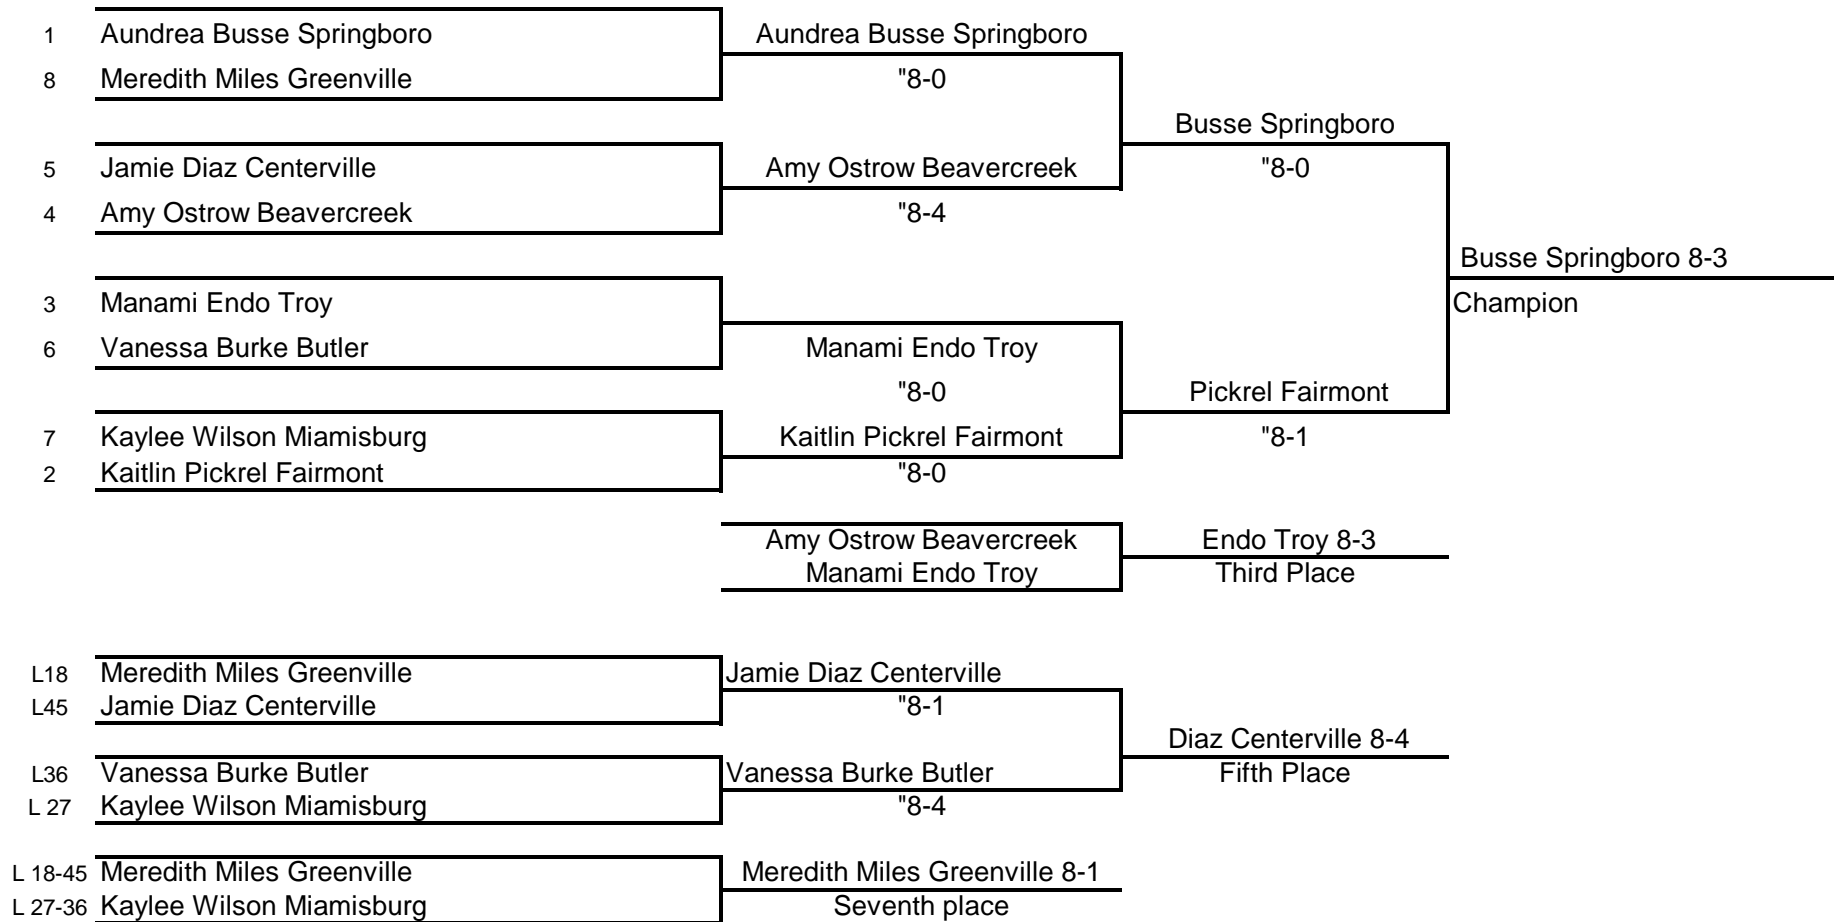

2010 GWOC Gold Girl's Tennis Championship

First Singles