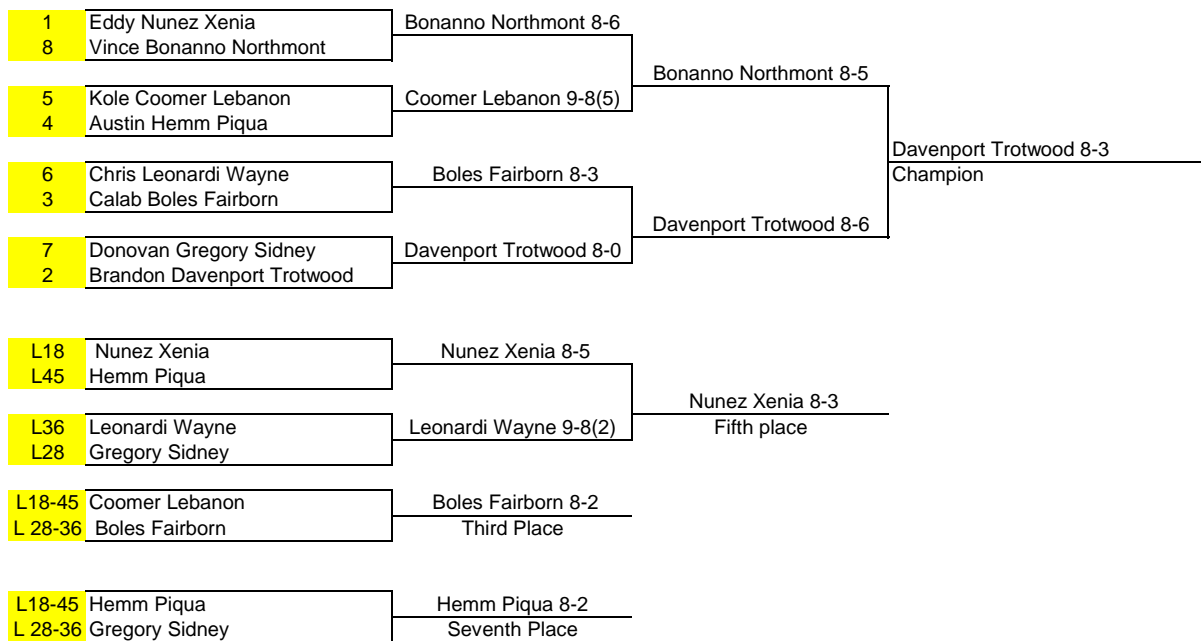

GWOC 2010 Boy's Tennis Silver Championship

First Singles

GWOC 2010 Boy's Tennis Silver Championship

Second Singles

GWOC 2010 Boy's Tennis Silver Championship

Third Singles

GWOC 2010 Boy's Tennis Silver Championship

First Doubles

1	Kyle Hannigan/Tyler Duvelius Lebanon	Kyle Hannigan/Tyler Duvelius Lebanon 8-2	
8	Nick Root/Andrew Hunter Fairborn		
5	Ethan Norack/John Ryan Wayne	Cameron Johnson/Bassirou Seck Trotwood 9-7	
4	Cameron Johnson/Bassirou Seck Trotwood		
6	Sean Wion/Ryne Davis Piqua	Jair Kessenger/Muhamed Ahmouda Xenia 8-5	
3	Jair Kessenger/Muhamed Ahmouda Xenia		
7	Jarrett Brulport/Dan Temple Sidney	Steven Newell/Alex Starr Northmont 8-4	
2	Steven Newell/Alex Starr Northmont		
L18	Nick Root/Andrew Hunter Fairborn	Nick Root/Andrew Hunter Fairborn 8-4	
L45	Ethan Norack/John Ryan Wayne		
L36	Sean Wion/Ryne Davis Piqua	Jarrett Brulport/Dan Temple Sidney 8-5	
L28	Jarrett Brulport/Dan Temple Sidney		
L18-45	Cameron Johnson/Bassirou Seck Trotwood	Cameron Johnson/Bassirou Seck Trotwood 8-3	
L 28-36	Jair Kessenger/Muhamed Ahmouda Xenia		Third Place
L18-45	Sean Wion/Ryne Davis Piqua	Sean Wion/Ryne Davis Piqua 8-6	
L 28-36	Ethan Norack/John Ryan Wayne		Seventh Place

		Kyle Hannigan/Tyler Duvelius Lebanon 8-2	
		Steven Newell/Alex Starr Northmont 8-2	
		Steven Newell/Alex Starr Northmont 8-3	Champion
		Jarrett Brulport/Dan Temple Sidney 8-5	Fifth place

GWOC 2010 Boy's Tennis Silver Championship