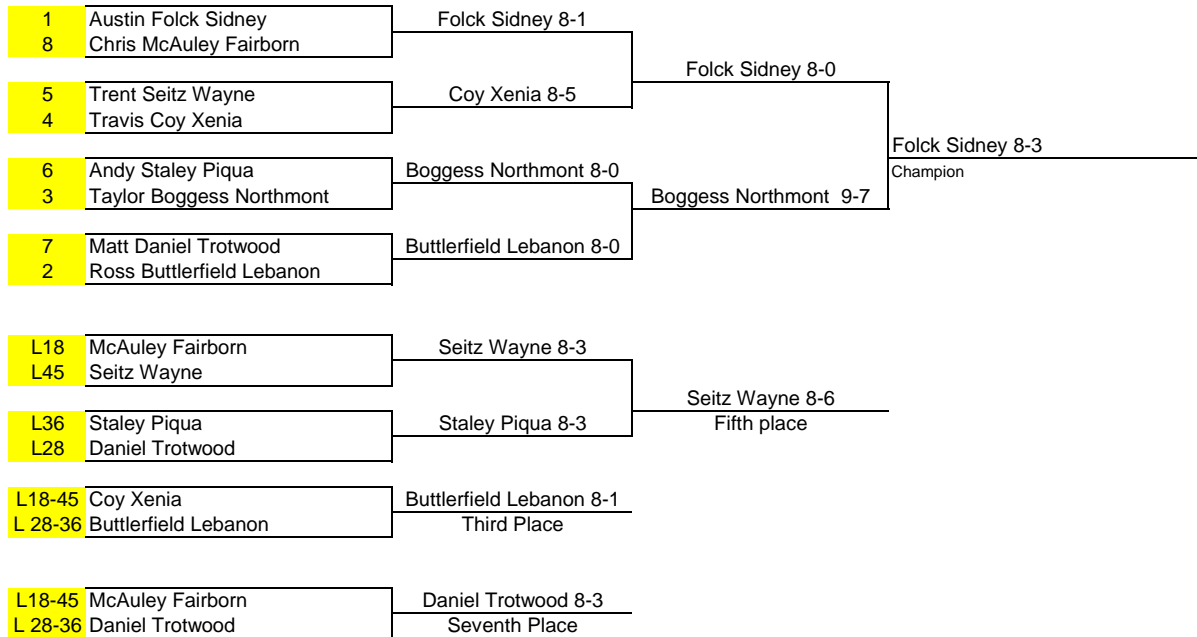

GWOC 2010 Boy's Tennis Silver Championship

First Singles

GWOC 2010 Boy's Tennis Silver Championship

Second Singles

GWOC 2010 Boy's Tennis Silver Championship

Third Singles

GWOC 2010 Boy's Tennis Silver Championship

First Doubles

1	Kyle Hannigan/Tyler Duvelius Lebanon	Kyle Hannigan/Tyler Duvelius Lebanon 8-2	
8	Nick Root/Andrew Hunter Fairborn		
5	Ethan Norack/John Ryan Wayne	Cameron Johnson/Bassirou Seck Trotwood 9-7	
4	Cameron Johnson/Bassirou Seck Trotwood		
6	Sean Wion/Ryne Davis Piqua	Jair Kessenger/Muhamed Ahmouda Xenia 8-5	
3	Jair Kessenger/Muhamed Ahmouda Xenia		
7	Jarrett Brulport/Dan Temple Sidney	Steven Newell/Alex Starr Northmont 8-4	
2	Steven Newell/Alex Starr Northmont		
L18	Nick Root/Andrew Hunter Fairborn	Nick Root/Andrew Hunter Fairborn 8-4	
L45	Ethan Norack/John Ryan Wayne		
L36	Sean Wion/Ryne Davis Piqua	Jarrett Brulport/Dan Temple Sidney 8-5	
L28	Jarrett Brulport/Dan Temple Sidney		
L18-45	Cameron Johnson/Bassirou Seck Trotwood	Cameron Johnson/Bassirou Seck Trotwood 8-3	
L 28-36	Jair Kessenger/Muhamed Ahmouda Xenia		Third Place
L18-45	Sean Wion/Ryne Davis Piqua	Sean Wion/Ryne Davis Piqua 8-6	
L 28-36	Ethan Norack/John Ryan Wayne		Seventh Place

		Kyle Hannigan/Tyler Duvelius Lebanon 8-2	
		Steven Newell/Alex Starr Northmont 8-2	
		Steven Newell/Alex Starr Northmont 8-3	Champion
		Jarrett Brulport/Dan Temple Sidney 8-5	Fifth place

GWOC 2010 Boy's Tennis Silver Championship