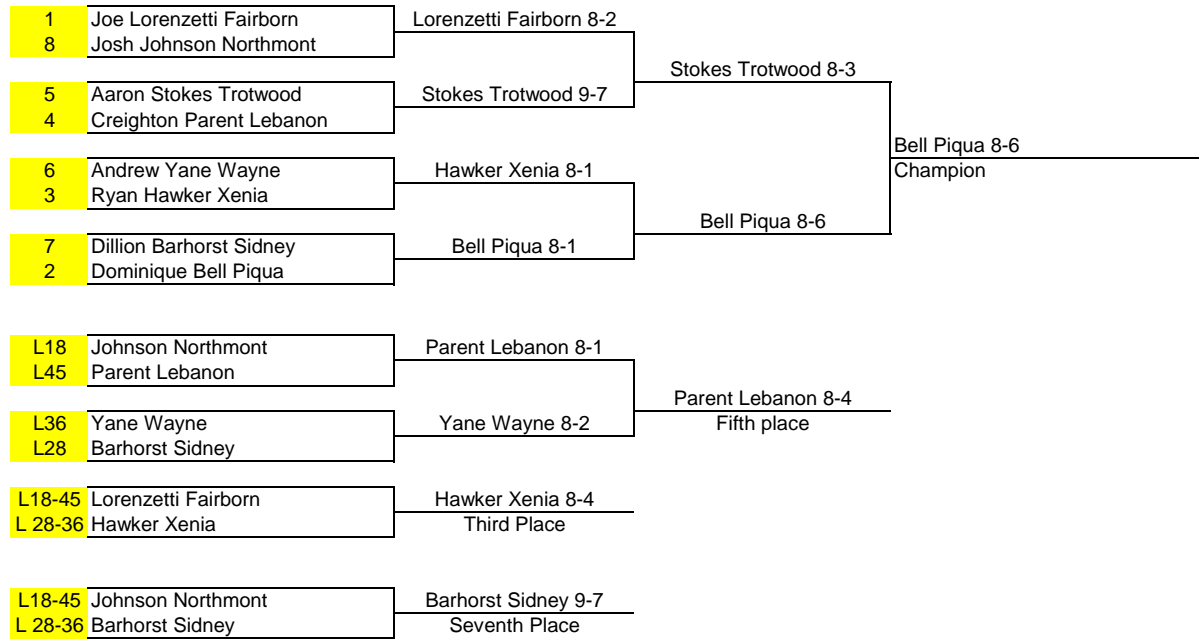

GWOC 2010 Boy's Tennis Silver Championship

First Singles

GWOC 2010 Boy's Tennis Silver Championship

Second Singles

GWOC 2010 Boy's Tennis Silver Championship

Third Singles

GWOC 2010 Boy's Tennis Silver Championship

First Doubles

1	Kyle Hannigan/Tyler Duvelius Lebanon	Kyle Hannigan/Tyler Duvelius Lebanon 8-2	
8	Nick Root/Andrew Hunter Fairborn		
5	Ethan Norack/John Ryan Wayne	Cameron Johnson/Bassirou Seck Trotwood 9-7	
4	Cameron Johnson/Bassirou Seck Trotwood		
6	Sean Wion/Ryne Davis Piqua	Jair Kessenger/Muhamed Ahmouda Xenia 8-5	
3	Jair Kessenger/Muhamed Ahmouda Xenia		
7	Jarrett Brulport/Dan Temple Sidney	Steven Newell/Alex Starr Northmont 8-4	
2	Steven Newell/Alex Starr Northmont		
L18	Nick Root/Andrew Hunter Fairborn	Nick Root/Andrew Hunter Fairborn 8-4	
L45	Ethan Norack/John Ryan Wayne		
L36	Sean Wion/Ryne Davis Piqua	Jarrett Brulport/Dan Temple Sidney 8-5	
L28	Jarrett Brulport/Dan Temple Sidney		
L18-45	Cameron Johnson/Bassirou Seck Trotwood	Cameron Johnson/Bassirou Seck Trotwood 8-3	
L 28-36	Jair Kessenger/Muhamed Ahmouda Xenia		Third Place
L18-45	Sean Wion/Ryne Davis Piqua	Sean Wion/Ryne Davis Piqua 8-6	
L 28-36	Ethan Norack/John Ryan Wayne		Seventh Place

		Kyle Hannigan/Tyler Duvelius Lebanon 8-2	
		Steven Newell/Alex Starr Northmont 8-2	
		Steven Newell/Alex Starr Northmont 8-3	Champion
		Jarrett Brulport/Dan Temple Sidney 8-5	Fifth place

GWOC 2010 Boy's Tennis Silver Championship